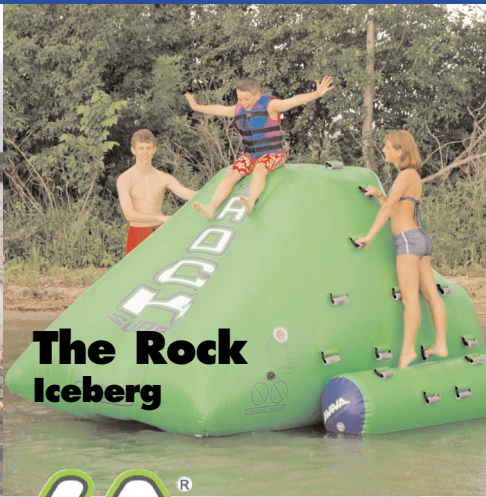

**20' Orbit
Water Trampolines**

**The Rock
Iceberg**

**Saturn
Planet of Fun**

IT'S YOUR SPACE - MAKE IT FUN!

www.shoremaster.com • toll Free 866-607-8740

Lakes Aren't Straight – So Why Does Your Dock Have To Be?